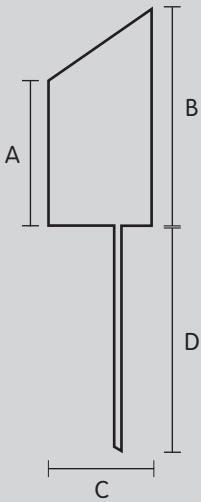

Model shown:
LT21 with 2 earth spikes

Specifications:

- Materials:** Casing is made from Marine Grade 316 Stainless Steel in matt finish.
Face and Back 'Pearl' is made from weatherproof premium quality acrylic
- Power Source:** Low Voltage 12 V DC input (regulated)
- Weatherproof Rating:** IP 68
- Mounting:** Earth Spike(s)
- Pre wired:** Rear entry 900mm (length) weatherproof cable (20 gauge)
- Warranty:** 2 years
- Cabling:** Light This Light That Weatherproof harness (18 gauge) with screw in plugs, or similar
- LED type:** State of art:  :5mm
- LED Colours:** Moonlight, Warm White and Lush. Other custom order colours available.

This light system contains non replaceable parts. Do not attempt to force open the light.

model	dimensions				mount spikes (units)	light source #5mm led	current mA (max)
	length (A)	length (b)	width (c)	length (d)			
LT1	40mm	40mm	10mm	120mm	1	1	20
LT3	32mm	50mm	25mm	150mm	1	3	20
LT6	39mm	60mm	32mm	170mm	1	6	40
LT12	45mm	70mm	38mm	170mm	1	12	80
LT21	66mm	100mm	50mm	180mm	2	21	140
LT30	67mm	110mm	63mm	180mm	2	30	200