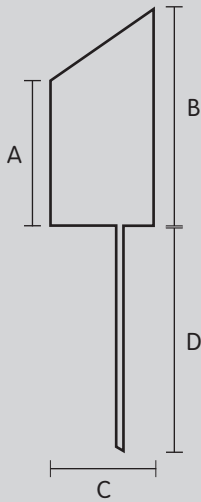

Model shown:
LT21 with 2 Solid Copper
mounting spikes

The Light This Light That Copper range is available in 6 sizes. Your Light This Light That LED Garden light is IP68 rated, which means it can be installed outdoors, under water, in your pond or water feature.

This light system contains non replaceable parts. Do not attempt to force open the light.

model	dimensions				mount spikes (units)	light source #5mm led	current mA (max)
	length (A)	length (b)	width (c)	length (d)			
LT1	40mm	40mm	10mm	120mm	1	1	20
LT3	32mm	50mm	25mm	150mm	1	3	20
LT6	39mm	60mm	32mm	170mm	1	6	40
LT12	45mm	70mm	38mm	170mm	1	12	80
LT21	66mm	100mm	50mm	180mm	2	21	140
LT30	67mm	110mm	63mm	180mm	2	30	200

Note: 1 Amp = 1000 milliamps (mA).

Disclaimer: Consistant with our product developemnt policy, improvements may be made which render the contents of this document different to that shown. While every care has been taken with the details on this specification sheet, Light This Light That Pty Ltd accepts no responsibility for any inaccuracies and reserves the right to change the specifications without incurring obligation. Light This Light That Pty Ltd reserves the right to change specifications without notice.

Copper:

Solid copper will age individually overtime to a verdigris finish. A bluish-green coating usually of carbonate of copper that forms on copper, brass or bronze when exposed to air for long periods of time. Colour can change towards a red-brown depending on the chemistry of the environment the copper is exposed to.

Specifications:

Materials: Casing is made from solid Copper in matt finish.

Face and Back 'Chocolate' is made from weatherproof premium quality acrylic acrylic

Power Source: Low Voltage 12 V DC input (regulated)

Weatherproof Rating: IP 68

Mounting: Solid Copper Earth Spike(s)

Pre wired: Rear entry 900mm (length) weatherproof cable (20 gauge)

Warranty: 2 years

Cabling: Light This Light That Weatherproof harness (18 gauge) with screw in plugs, or similar

LED type: State of art: :5mm

LED Colours: Moonlight, Warm White and Lush. Other custom order colours available.

Features:

- Australian Owned
- Australian Made
- Extremely Low Voltage
- 12 volt, not dangerous
- Up to 50,000 hours life
- Directional light efficiency
- Ambient light
- Solid state technology
- No fragile glass environment
- Non corrosive materials
- Ideal for coastal environments
- No Maintenance
- No globes to maintain
- No Ultraviolet radiation
- No Infrared radiation
- No UV to attract insects
- Cool to touch
- Doesn't burn plants
- Doesn't breakdown materials
- No Mercury
- Easy installation, easy to move
- Portable
- Choice of sizes
- Weatherproof IP 68
- 2 year replacement warranty

Australian Owned & Australian Made

Light this light that
led garden lights
consultants : installers : manufacturers

DISTRIBUTOR:

BYRON GREEN LIGHTS

Jason Hutchinson

T: (02) 6680 1507

M: 0422 267 313

E: jason@byrongreenlights.com.au